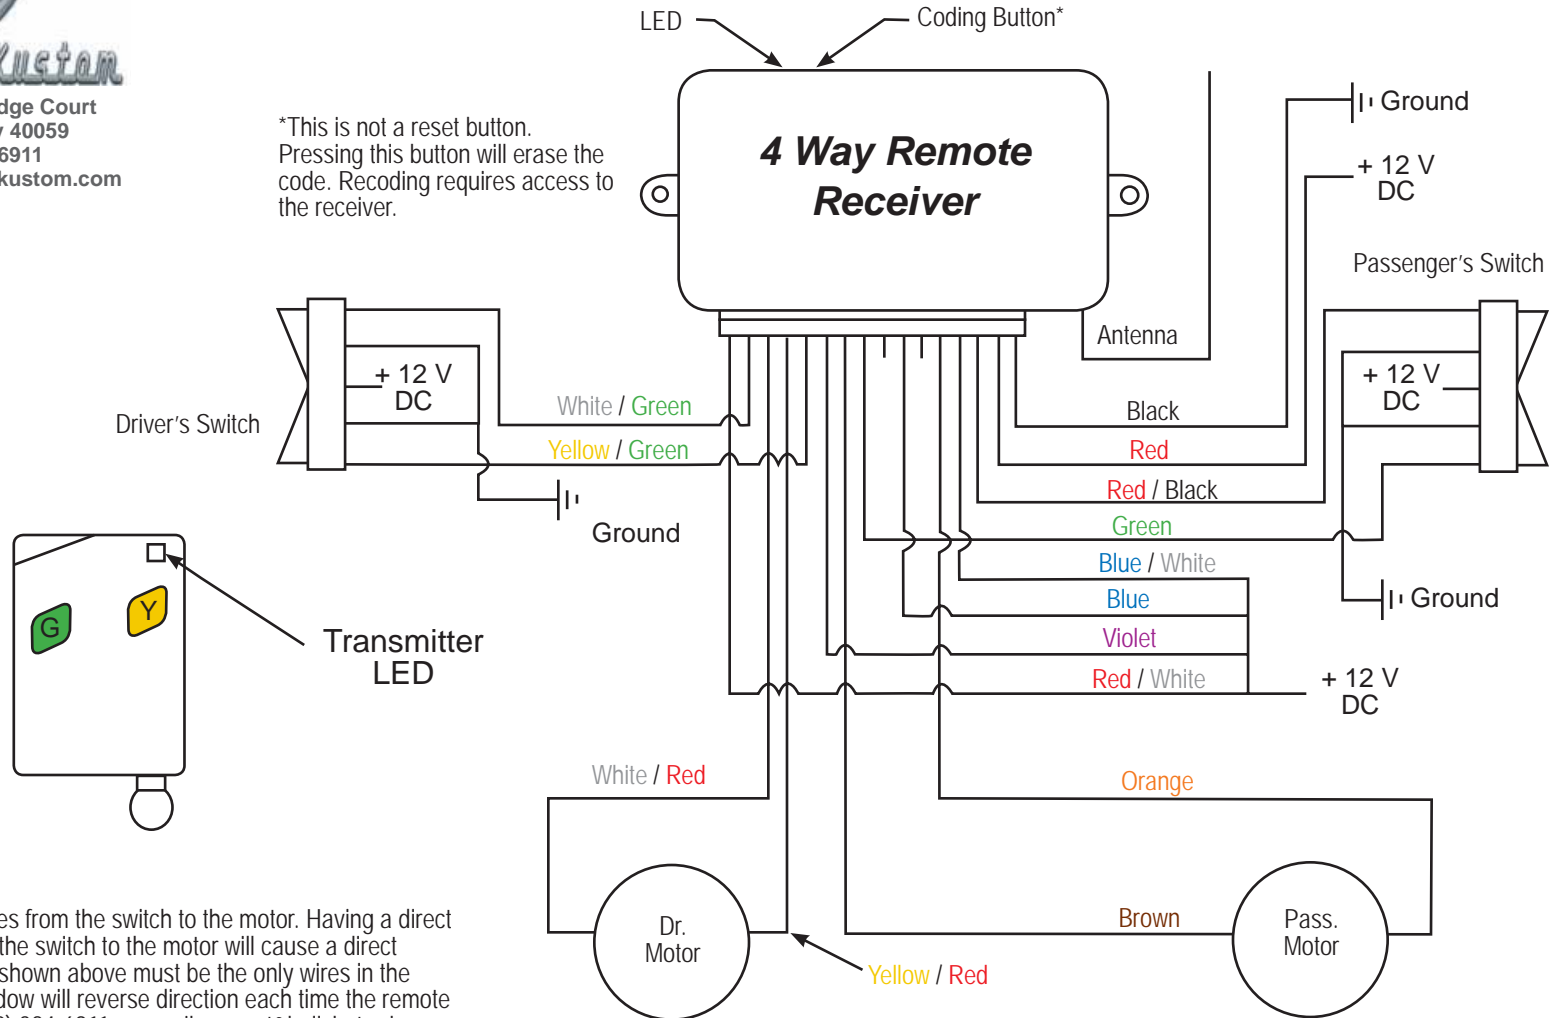

Red Rod Kustom

6911 Timber Ridge Court
Prospect, Ky 40059
(502) 384-6911

www.ballsrodandkustom.com

4 Function Remote Control (Ball's Single / Single)

There are no wires from the switch to the motor. Having a direct connection from the switch to the motor will cause a direct short. The wires shown above must be the only wires in the system. The window will reverse direction each time the remote is used. Call (502) 384-6911 or email support@ballshotrods.com for technical help.