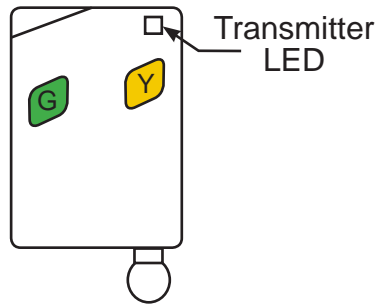

# 4 Function Remote Control (Ball's Double / Single)

There are no wires from the switch to the motor. Having a direct connection from the switch to the motor will cause a direct short. The wires shown above must be the only wires in the system. The window will reverse direction each time the remote is used. Call (502) 384-6911 or email support@ball'sshotrods.com for technical help.