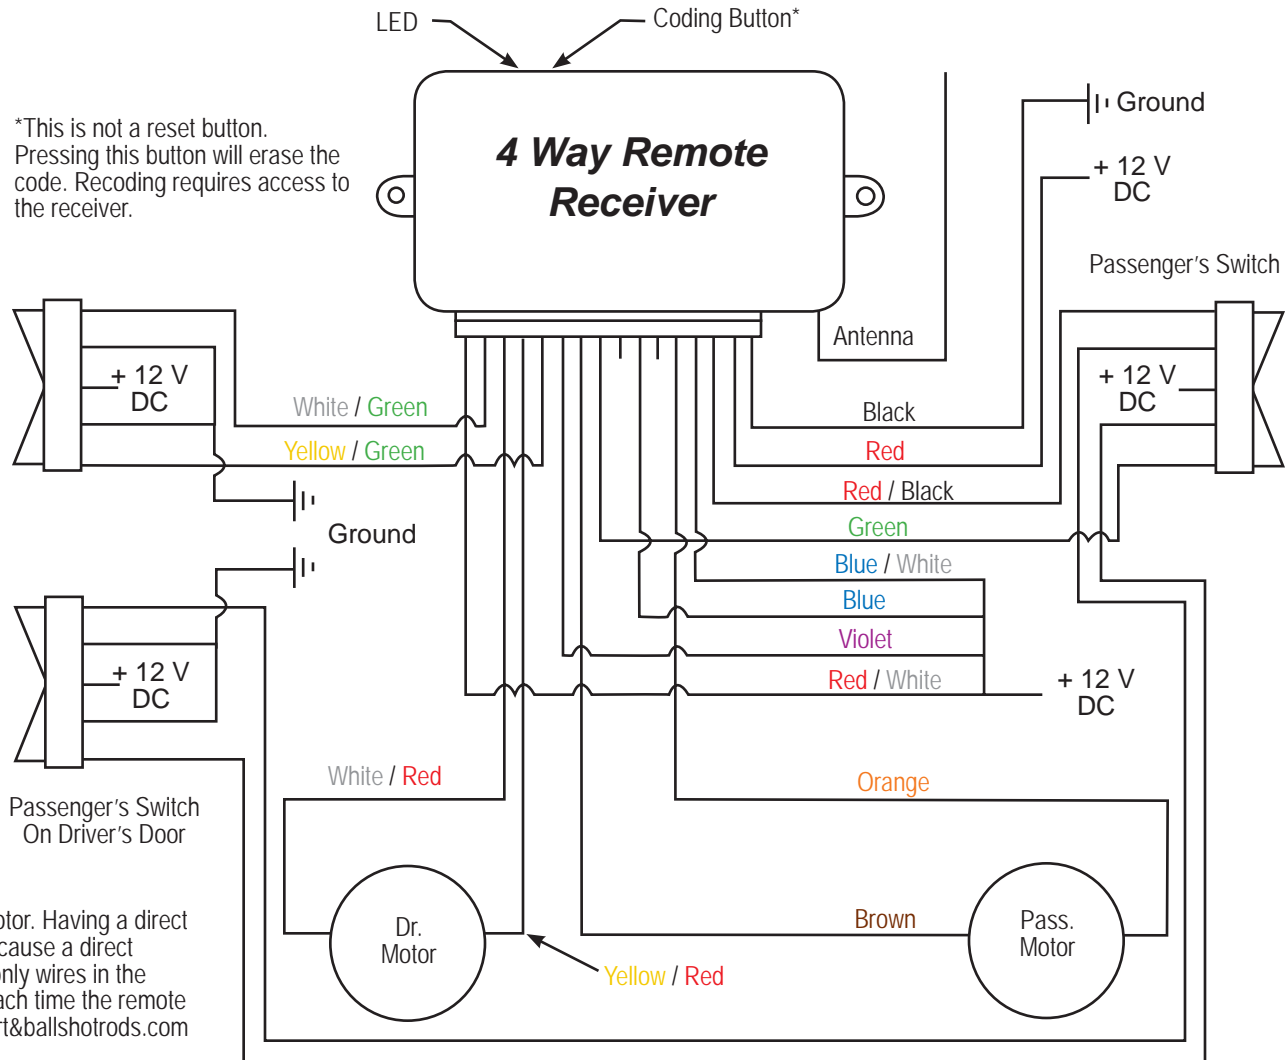

# 4 Function Remote Control (Ball's Double / Single)

There are no wires from the switch to the motor. Having a direct connection from the switch to the motor will cause a direct short. The wires shown above must be the only wires in the system. The window will reverse direction each time the remote is used. Call (502) 384-6911 or email support@ball'sshotrods.com for technical help.